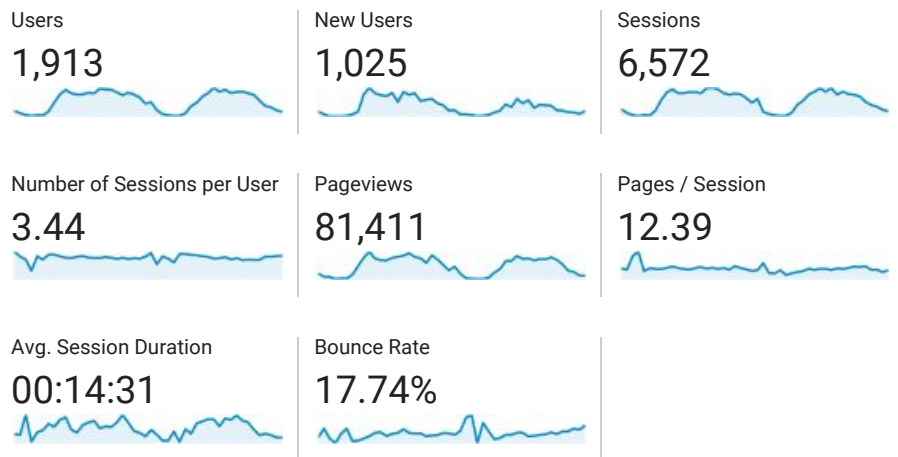

Audience Overview

Nov 24, 2018 - Nov 25, 2018

All Users
100.00% Users

Overview

■ Returning Visitor ■ New Visitor

Language	Users	% Users
1. el-gr	650	32.58%
2. en-us	324	16.24%
3. bg-bg	248	12.43%
4. el	205	10.28%
5. bg	105	5.26%
6. en-gb	96	4.81%
7. sl-si	69	3.46%
8. ru-ru	56	2.81%
9. ro-ro	53	2.66%
10. cs-cz	33	1.65%