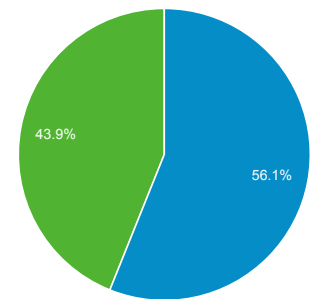

Audience Overview

Nov 24, 2018 - Nov 25, 2018

All Users
100.00% Users

Overview

■ Returning Visitor ■ New Visitor

Language	Users	% Users
1. el-gr	650	32.58%
2. en-us	324	16.24%
3. bg-bg	248	12.43%
4. el	205	10.28%
5. bg	105	5.26%
6. en-gb	96	4.81%
7. sl-si	69	3.46%
8. ru-ru	56	2.81%
9. ro-ro	53	2.66%
10. cs-cz	33	1.65%