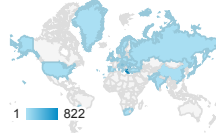

Location

All Users
100.00% Users

Nov 24, 2018 - Nov 25, 2018

Map Overlay

Summary

Country	Acquisition			Behavior			Conversions		
	Users	New Users	Sessions	Bounce Rate	Pages / Session	Avg. Session Duration	Goal Conversion Rate	Goal Completions	Goal Value
	1,913 % of Total: 100.00% (1,913)	1,026 % of Total: 100.10% (1,025)	6,572 % of Total: 100.00% (6,572)	17.74% Avg for View: 17.74% (0.00%)	12.39 Avg for View: 12.39 (0.00%)	00:14:31 Avg for View: 00:14:31 (0.00%)	0.00% Avg for View: 0.00% (0.00%)	0 % of Total: 0.00% (0)	$0.00 % of Total: 0.00% ($0.00)
1. Greece	822 (41.02%)	380 (37.04%)	2,746 (41.78%)	15.73%	13.08	00:15:48	0.00%	0 (0.00%)	$0.00 (0.00%)
2. Bulgaria	691 (34.48%)	308 (30.02%)	2,523 (38.39%)	15.34%	11.10	00:12:06	0.00%	0 (0.00%)	$0.00 (0.00%)
3. Slovenia	125 (6.24%)	72 (7.02%)	382 (5.81%)	20.16%	11.14	00:13:28	0.00%	0 (0.00%)	$0.00 (0.00%)
4. Romania	107 (5.34%)	90 (8.77%)	294 (4.47%)	22.45%	17.55	00:20:51	0.00%	0 (0.00%)	$0.00 (0.00%)
5. Czechia	37 (1.85%)	29 (2.83%)	124 (1.89%)	23.39%	7.99	00:14:46	0.00%	0 (0.00%)	$0.00 (0.00%)
6. Moldova	27 (1.35%)	20 (1.95%)	60 (0.91%)	33.33%	5.87	00:09:50	0.00%	0 (0.00%)	$0.00 (0.00%)
7. Ukraine	21 (1.05%)	11 (1.07%)	94 (1.43%)	13.83%	24.73	00:33:28	0.00%	0 (0.00%)	$0.00 (0.00%)
8. United Kingdom	20 (1.00%)	13 (1.27%)	35 (0.53%)	51.43%	10.77	00:08:29	0.00%	0 (0.00%)	$0.00 (0.00%)
9. Croatia	18 (0.90%)	8 (0.78%)	50 (0.76%)	20.00%	9.34	00:10:39	0.00%	0 (0.00%)	$0.00 (0.00%)
10. United States	15 (0.75%)	13 (1.27%)	21 (0.32%)	61.90%	9.90	00:15:15	0.00%	0 (0.00%)	$0.00 (0.00%)
11. Germany	14 (0.70%)	9 (0.88%)	23 (0.35%)	21.74%	15.61	00:17:22	0.00%	0 (0.00%)	$0.00 (0.00%)
12. Russia	12 (0.60%)	12 (1.17%)	13 (0.20%)	92.31%	1.62	00:00:47	0.00%	0 (0.00%)	$0.00 (0.00%)
13. Bosnia & Herzegovina	11 (0.55%)	4 (0.39%)	50 (0.76%)	24.00%	24.66	00:21:12	0.00%	0 (0.00%)	$0.00 (0.00%)
14. Estonia	11 (0.55%)	5 (0.49%)	42 (0.64%)	26.19%	18.57	00:21:57	0.00%	0 (0.00%)	$0.00 (0.00%)
15. India	9 (0.45%)	8 (0.78%)	10 (0.15%)	80.00%	6.50	00:02:36	0.00%	0 (0.00%)	$0.00 (0.00%)
16. Cyprus	7 (0.35%)	5 (0.49%)	15 (0.23%)	46.67%	8.67	00:11:54	0.00%	0 (0.00%)	$0.00 (0.00%)
17. Serbia	7 (0.35%)	4 (0.39%)	11 (0.17%)	36.36%	29.73	00:33:11	0.00%	0 (0.00%)	$0.00 (0.00%)
18. Austria	5 (0.25%)	4 (0.39%)	7 (0.11%)	28.57%	11.71	00:16:13	0.00%	0 (0.00%)	$0.00 (0.00%)
19. Portugal	5 (0.25%)	5 (0.49%)	12 (0.18%)	41.67%	4.00	00:09:04	0.00%	0 (0.00%)	$0.00 (0.00%)
20. Spain	4 (0.20%)	4 (0.39%)	4 (0.06%)	75.00%	1.50	00:00:09	0.00%	0 (0.00%)	$0.00 (0.00%)
21. Netherlands	4 (0.20%)	2 (0.19%)	6 (0.09%)	33.33%	4.00	00:05:18	0.00%	0 (0.00%)	$0.00 (0.00%)
22. Poland	4 (0.20%)	2 (0.19%)	6 (0.09%)	33.33%	2.33	00:00:27	0.00%	0 (0.00%)	$0.00 (0.00%)