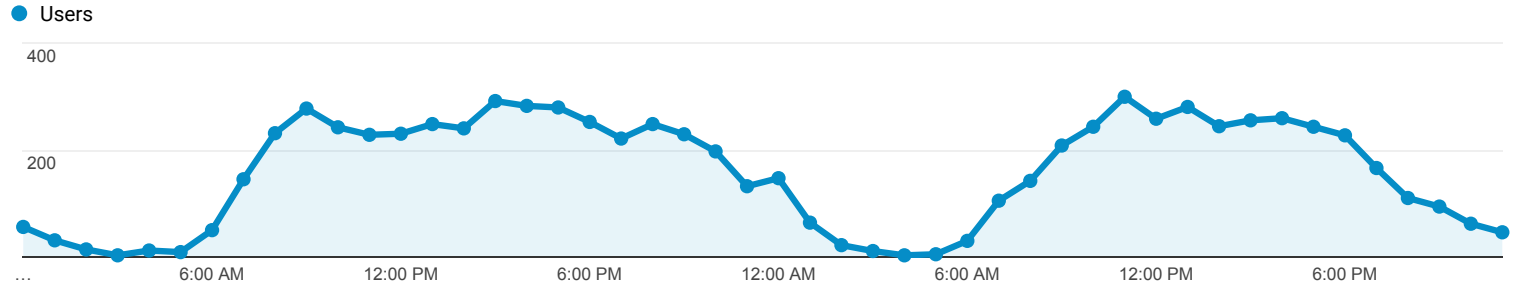

Audience Overview

Nov 24, 2018 - Nov 25, 2018

All Users
100.00% Users

Overview

■ Returning Visitor ■ New Visitor

Language	Users	% Users
1. el-gr	650	32.58%
2. en-us	324	16.24%
3. bg-bg	248	12.43%
4. el	205	10.28%
5. bg	105	5.26%
6. en-gb	96	4.81%
7. sl-si	69	3.46%
8. ru-ru	56	2.81%
9. ro-ro	53	2.66%
10. cs-cz	33	1.65%